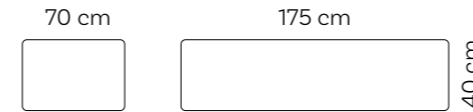

Dotty Bench

Weight	8,3 kg