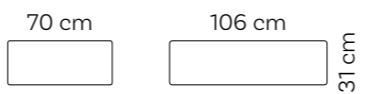

Weight	4,8 kg

Dog basket XL

Weight	6,4 kg