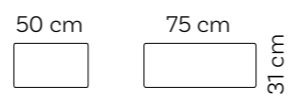

Lime

Peony

Dog Baskets

Dog basket S

Weight	3 kg
--------	------

Dog basket M

Weight	3,6 kg
--------	--------

Dog basket L