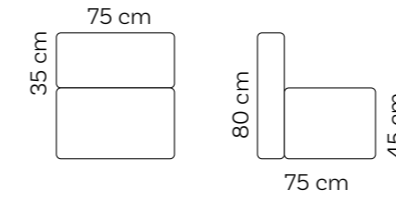

Grey

Plum

White

Antracit

Beige

026

Dotty Extra Large

Weight	9,3 kg
--------	--------