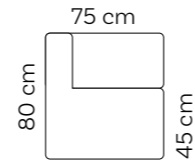

Antracit

Beige

Grey

027

Dotty Club Corner Extra Large

Weight	10,1 kg
--------	---------

Plum

Pastel Blue