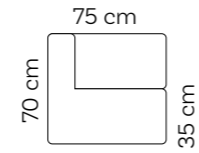

Dotty Club Corner Medium

Weight	8,7 kg
--------	--------

Peony

Turquoise

Navy Blue

Pastel Blue

Terracotta

Lime